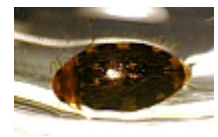

Marsh Beetle Larvae  
Scirtes sp.  
Herbivore

Burrowing Mayfly larvae  
Baetis species  
Herbivore  
Mild pollution indicator species

Crawling Mayfly larvae  
Caenis species  
Herbivore  
Moderate pollution indicator species

Small Minnow Mayfly larvae  
Cloeon species  
Herbivore  
Mild pollution indicator species

Small Minnow Mayfly larvae  
Callibaetis species  
Herbivore  
Claen water indicator species

Predaceous Diving Beetle  
Dytiscus species  
Carnivore  
Moderate pollution indicator species

Predaceous Diving Beetle  
Dytiscus species  
Carnivore  
Moderate pollution indicator species

Predaceous Diving Beetle  
Hydaticus bimarginatus  
Carnivore  
Moderate pollution indicator species

Predaceous Diving Beetle  
Laccophilus species  
Carnivore  
Polluted water indicator species